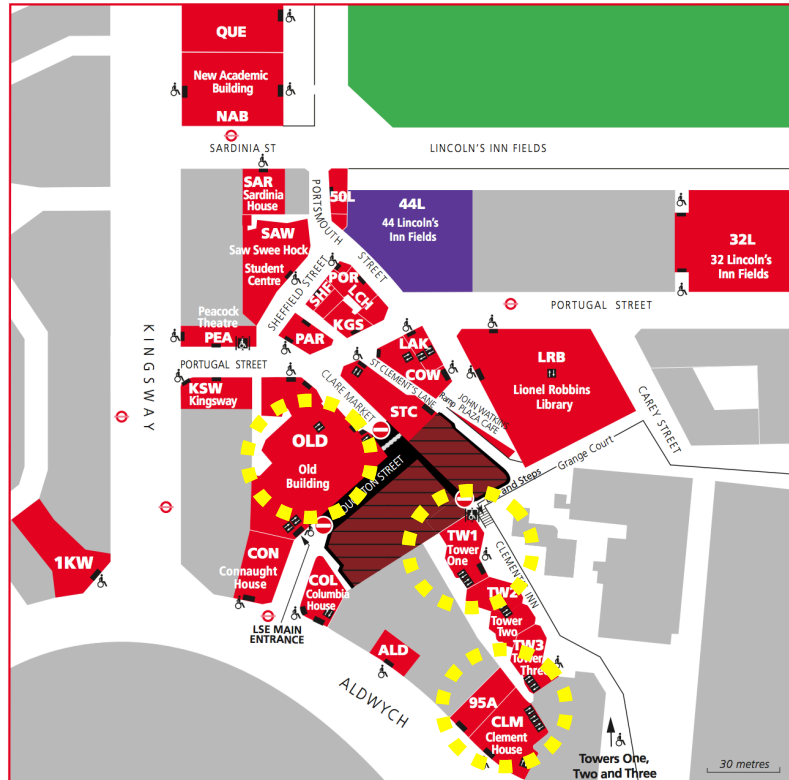

Locations

OLD - LSE Old Theatre in Old Building (Houghton St, London WC2A 2AE)

CLM - LSE Hong Kong Theatre in Clement House (265 Strand, London WC2R 1DH)

TW1 - LSE Tower One (Clement's Inn, London WC2A 2AG)

GS - Grand Saloon in Theatre Royal, Drury Lane (Catherine St, London WC2B 5JF)